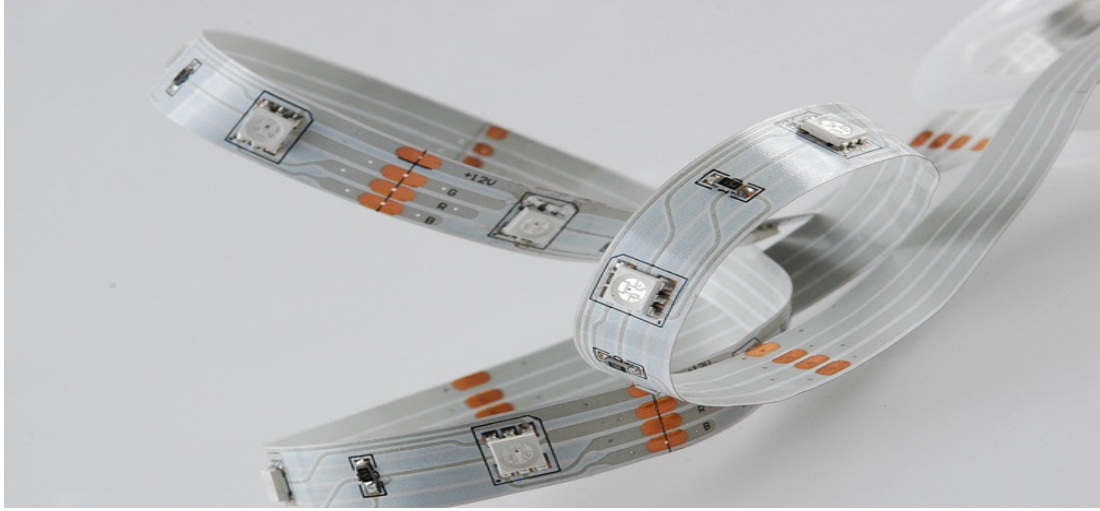

LED flex strip lighting 5050-30 / 5050-60ID Series (2 years warranty)

Model: SFLEDFLEX5050-30W

LED: Nichia TOP SMD

Lumen / Meter: 336

Beam: 120

Voltage: 12 / 24

Watts / Meter: 7.2

Current (Amps / Meter) 0.51 – 0.63

Colours: Red, Blue, Green, Warm White, White, RGB

Model: SFLEDFLEX5050-60W

LED: Nichia TOP SMD

Lumen / Meter: 671

Beam: 120

Voltage: 12 / 24

Watts / Meter: 14.4

Current (Amps / Meter) 1.02 – 1.25

Colours: Red, Blue, Green, Warm White, White, RGB

RGB Flex strip and RGB Digital IC Flex strip

Technical info the same as above, dependant on which strip and which SMD is supplied.

We can also supply 120 x 5050 Nichia SMDs per running meter with 1600 Lumen per meter.