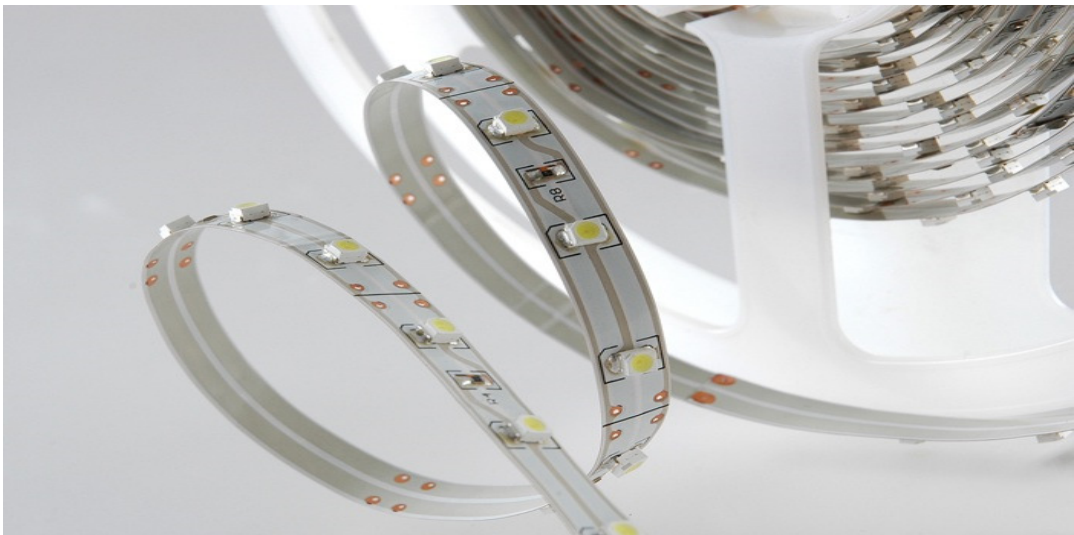

LED flexible strip lighting – 3528 – 60 / 3528 – 120 (2 Years warranty)

Model: SFLEDFLEX352860W

LED: Nichia TOP SMD

Lumen / Meter: 310

Beam: 120

Voltage: 12 / 24

Current (Amps / Meter) 0.34 – 0.42

Colours: Red, Blue, Green, Warm White, White, RGB

# SUNFTR

TECHNOLOGIES • LED LIGHTING

Model: SFLEDFLEX3528120W

LED: Nichia TOP SMD

Lumen / Meter: 620

Beam: 120

Voltage: 12 / 24

Current (Amps / Meter) 0.68 – 0.84

Colours: Red, Blue, Green, Warm White, White, RGB

We supply the 3528-30 / 3528-60 / 3528-90 / 3528-120 / 3528 – 240

We can also supply the Nichia TOP SMD 3528 – 240 LEDs per meter with 1400 Lumen per meter.