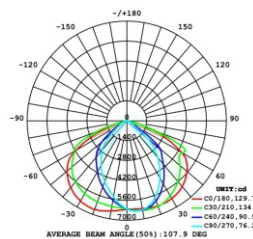

# 300W Highpower LED Street Light

<b>Light Source:</b>	LED
<b>Wa age:</b>	300W
<b>Input voltage:</b>	100-277VAC
<b>LED Brand:</b>	Lumileds luxeon
<b>Driver Brand:</b>	Meanwell
<b>Degree of protec on:</b>	IP65
<b>IK:</b>	IK08
<b>CRI:</b>	70/80/90
<b>Kelvin:</b>	2700K-6500K
<b>Power factor:</b>	≥ 0.95
<b>Optic:</b>	PC lens with smart beam
<b>Light source lumen package</b>	42000lm
<b>Light source lumen output:</b>	39000lm (Ra70/CCT-5000K)
<b>L:</b>	L70
<b>B:</b>	B10
<b>Compliance:</b>	EN60598,EN62493,EN61547,EN55015,EN62321
<b>Life me:</b>	>54000H
<b>Weight:</b>	11.0kg
<b>Dimension:</b>	720x400x149mm
<b>Warranty:</b>	5 years

## PHOTOMETRIC

## TECHNICAL DIMENSIONS